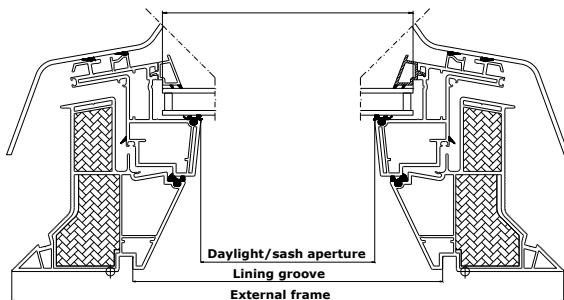

Available sizes and daylight area

	600 mm	800 mm	900 mm	1000 mm	1200 mm	1500 mm
600 mm	CVP 060060 (0.19)					
800 mm		CVP 080080 (0.40)				
900 mm	CVP 060090 (0.32)		CVP 090090 (0.54)			
1000 mm				CVP 100100 (0.70)		
1200 mm			CVP 090120 (0.76)		CVP 120120 (1.07)	
1500 mm				CVP 100150 (1.11)		CVFP 150150 (1.78)

Lining measurements

Size	W x H mm
060060	559x559
080080	759x759
060090	559x859
090090	859x859
090120	859x1159
100100	959x959
100150	959x1459
120120	1159x1159
150150	1459x1459

External frame measurements

Size	W x H mm
060060	780x780
080080	980x980
060090	780x1080
090090	1080x1080
090120	1080x1380
100100	1180x1180
100150	1180x1680
120120	1380x1380
150150	1680x1680

( ) = Effective daylight area, m²

VELUX INTEGRA® flat roof window CVP

- is mains powered
- is operated with control pad/remote control supplied with the window
- opens 200 mm – providing good ventilation
- can be combined with fixed flat roof windows for the ultimate combination of natural light and fresh air

Several flat roof windows can be controlled with the same control pad

Width

Height