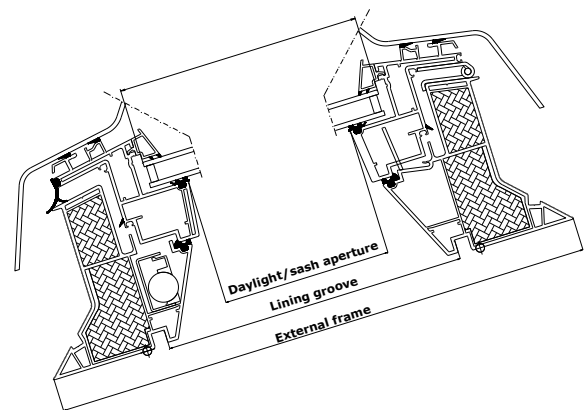

Available sizes and daylight area

	600 mm	800 mm	900 mm	1000 mm	1200 mm	1500 mm
600 mm	CVP 060060 (0.19)					
800 mm		CVP 080080 (0.40)				
900 mm	CVP 060090 (0.32)		CVP 090090 (0.54)			
1000 mm				CVP 100100 (0.70)		
1200 mm			CVP 090120 (0.76)		CVP 120120 (1.07)	
1500 mm				CVP 100150 (1.11)		CVFP 150150 (1.78)

Lining measurements

Size	W x H mm
060060	559x559
080080	759x759
060090	559x859
090090	859x859
090120	859x1159
100100	959x959
100150	959x1459
120120	1159x1159
150150	1459x1459

External frame measurements

Size	W x H mm
060060	780x780
080080	980x980
060090	780x1080
090090	1080x1080
090120	1080x1380
100100	1180x1180
100150	1180x1680
120120	1380x1380
150150	1680x1680

( ) = Effective daylight area, m²

VELUX INTEGRA® flat roof window CVP

- is mains powered
- is operated with control pad/remote control supplied with the window
- opens 200 mm – providing good ventilation
- can be combined with fixed flat roof windows for the ultimate combination of natural light and fresh air

Several flat roof windows can be controlled with the same control pad

Width

Height