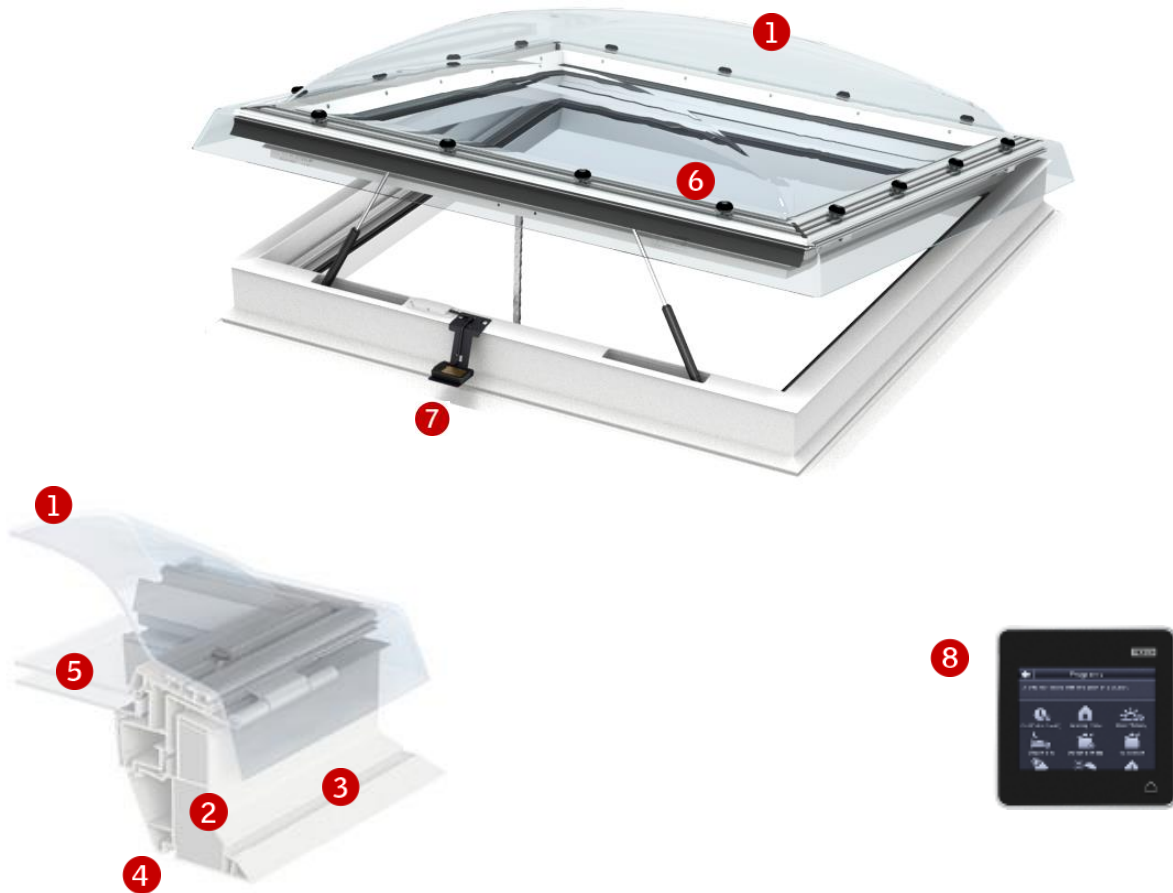

Visible features

1 Dome

- provides significant rain noise reduction and excellent sound insulation
- protects the insulating glass unit
- polycarbonate
- clear or opaque

2 Insulation

- frame filled with polystyrene for superb insulation

3 Frame

- PVC profiles provide a nice, smooth surface
- easy cleaning
- maintenance-free

4 Lining

- unique lining groove makes it easy to build an accurate lining and get a smooth finish

5 Insulating glass unit

- double-glazed
- inner laminated pane for personal safety

6 Dome fittings

- anchors make it easy to fit and secure the dome and to remove it for cleaning

7 Rain sensor

Rain sensor ensures that the window closes automatically if it starts raining

8 Control pad

Unique VELUX INTEGRA® control pad featuring touch screen with swipe function and pre-set programs